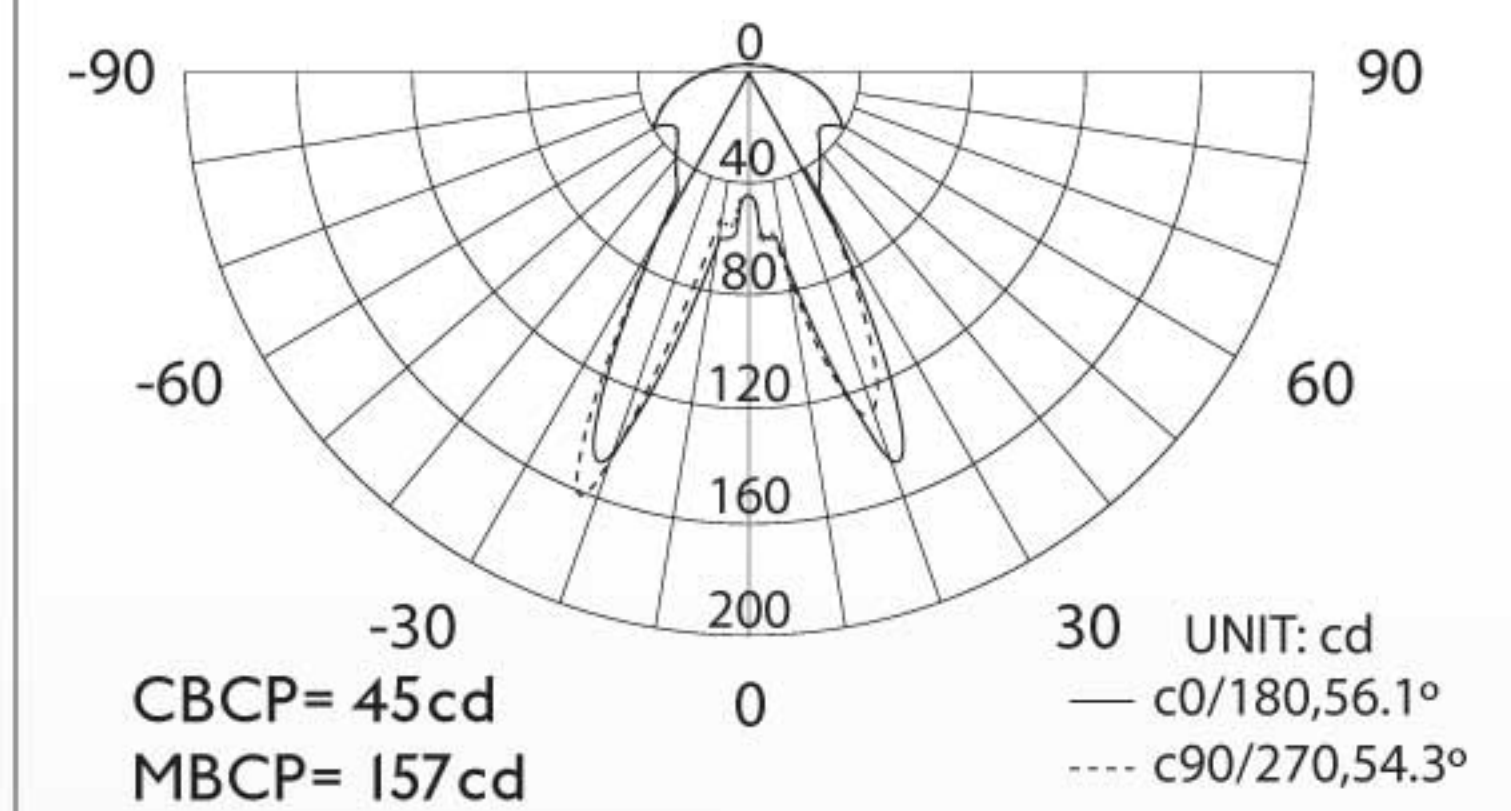

### Best suited applications:

Chandeliers  
Entryways  
Foyers  
Healthcare  
Hospitality  
Wall scones

PRODUCT	LED CANDELABRA
MODEL No.	LS-45E12CAN-27K
LED TYPE	COB LED
ENERGY STAR RATED	NO
WATTAGE (W)	4.5W
VOLTAGE (V)	120VAC
DIMMABLE	NO
LUMENS (lm)	300 (lm)
COLOR TEMPERATURE (K)	2700K
CRI	82
BEAM ANGLE	55.1° (avg) 250° (max)
HOUR RATING	25,000
BASE	E 12
DIMENSIONS (mm)	

### PHOTOMETRIC SUMMARY

33.2' (fc)	2 ft
1.7' dia.	
8.3' (fc)	4 ft
3.4' dia.	
3.7' (fc)	6 ft
5.1' dia.	
2.1' (fc)	8 ft
6.8' dia.	