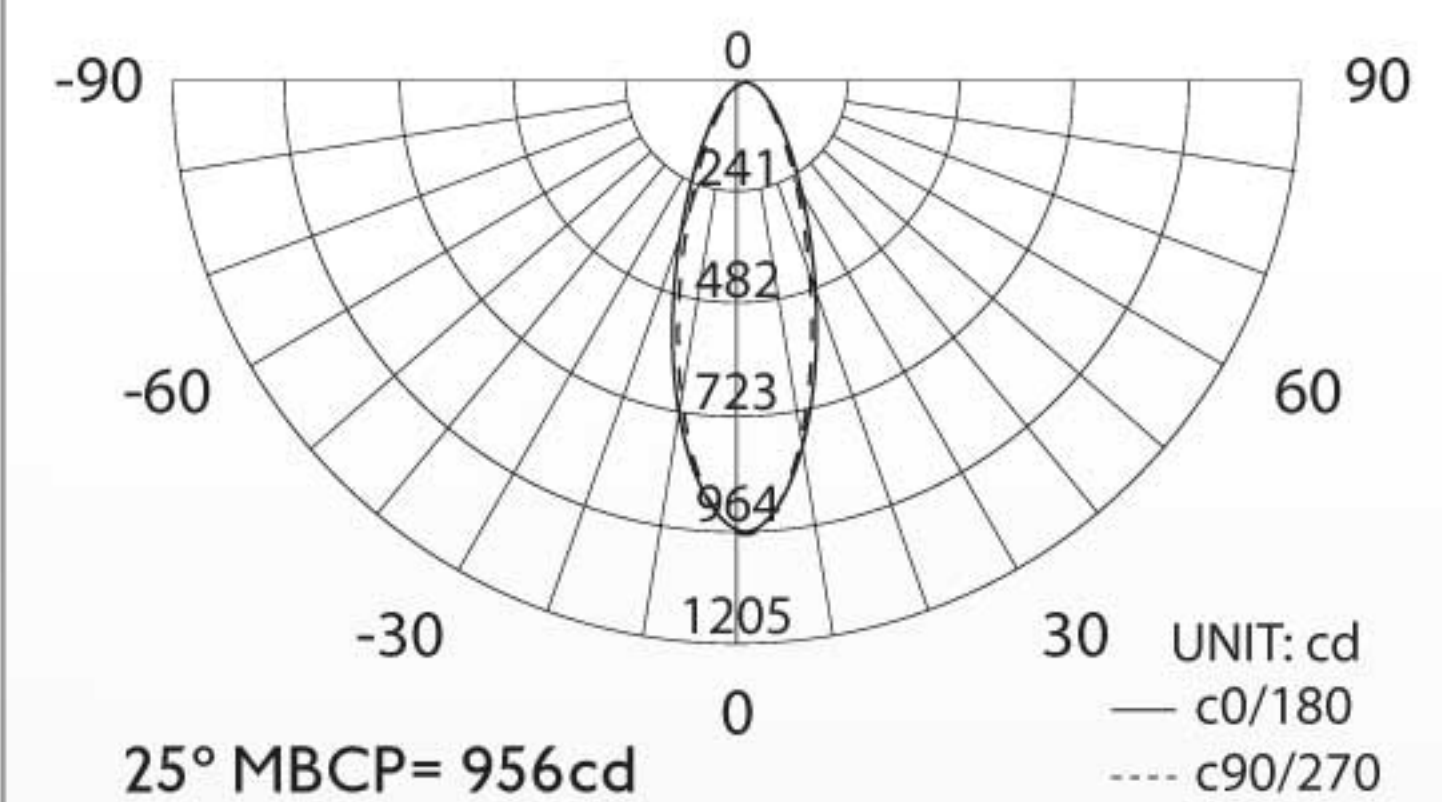

### Best suited applications:

Accent/display lighting  
 Art galleries  
 Entryways  
 Hotels  
 Lobbies  
 Residential  
 Retail

PRODUCT	LED GU 10
MODEL No.	See Ordering Information
LED TYPE	CREE LED
ENERGY STAR RATED	NO
WATTAGE	5W
VOLTAGE	120VAC/230V
DIMMABLE	YES
LUMENS	240
COLOR TEMPERATURE	2700K
CRI	81
BEAM ANGLE	40° / 25°
HOUR RATING	25,000
BASE	GU10

### DIMENSIONS

### PHOTOMETRIC SUMMARY

### ORDERING INFORMATION

LS - 5GU10 -

40=40°  
 25=25°