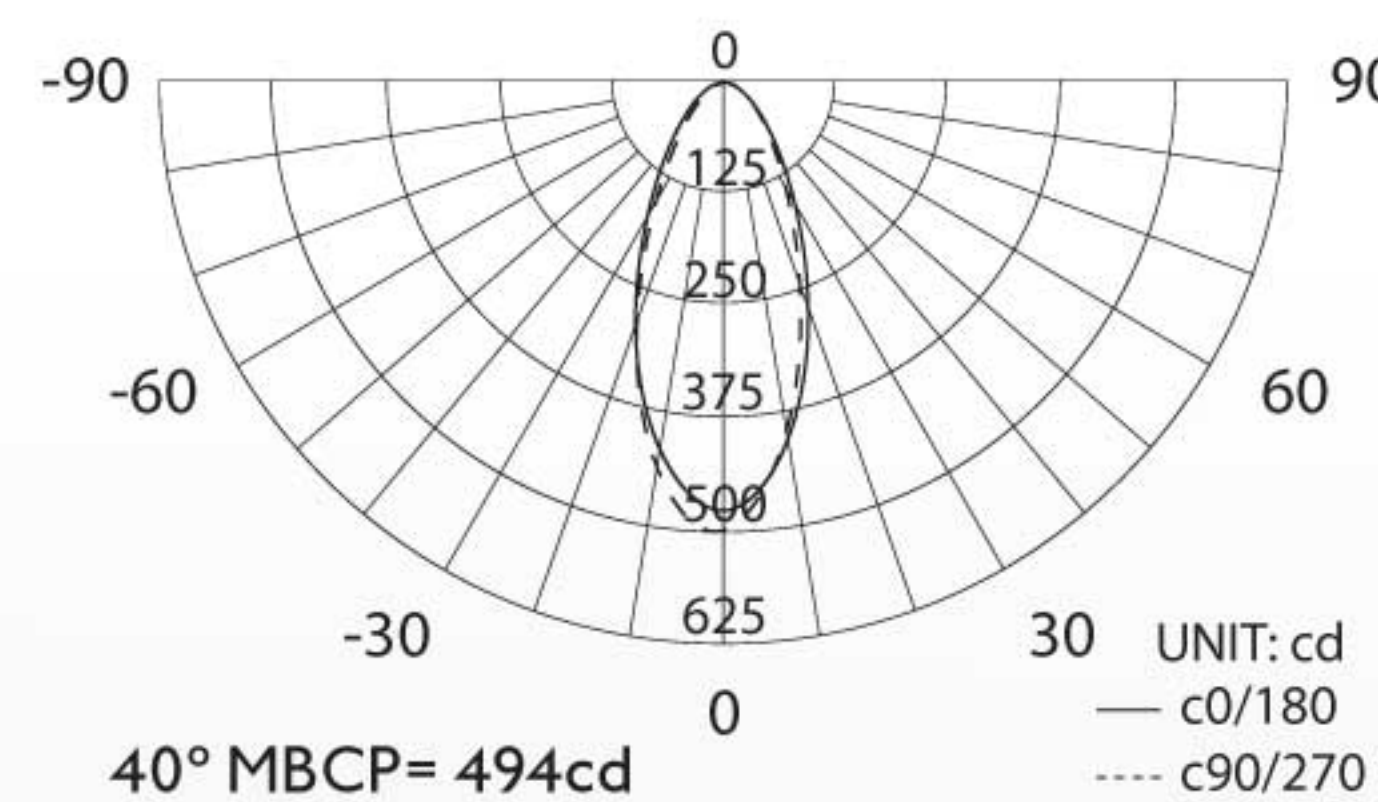

### Best suited applications:

Accent/display lighting  
 Art galleries  
 Entryways  
 Hotels  
 Lobbies  
 Residential  
 Retail

PRODUCT	LED GU 10
MODEL No.	See Ordering Information
LED TYPE	CREE LED
ENERGY STAR RATED	NO
WATTAGE	5W
VOLTAGE	120VAC/230V
DIMMABLE	YES
LUMENS	240
COLOR TEMPERATURE	2700K
CRI	81
BEAM ANGLE	40° / 25°
HOUR RATING	25,000
BASE	GU10

### DIMENSIONS

### PHOTOMETRIC SUMMARY

### ORDERING INFORMATION

LS - 5GU10 -

40=40°  
 25=25°