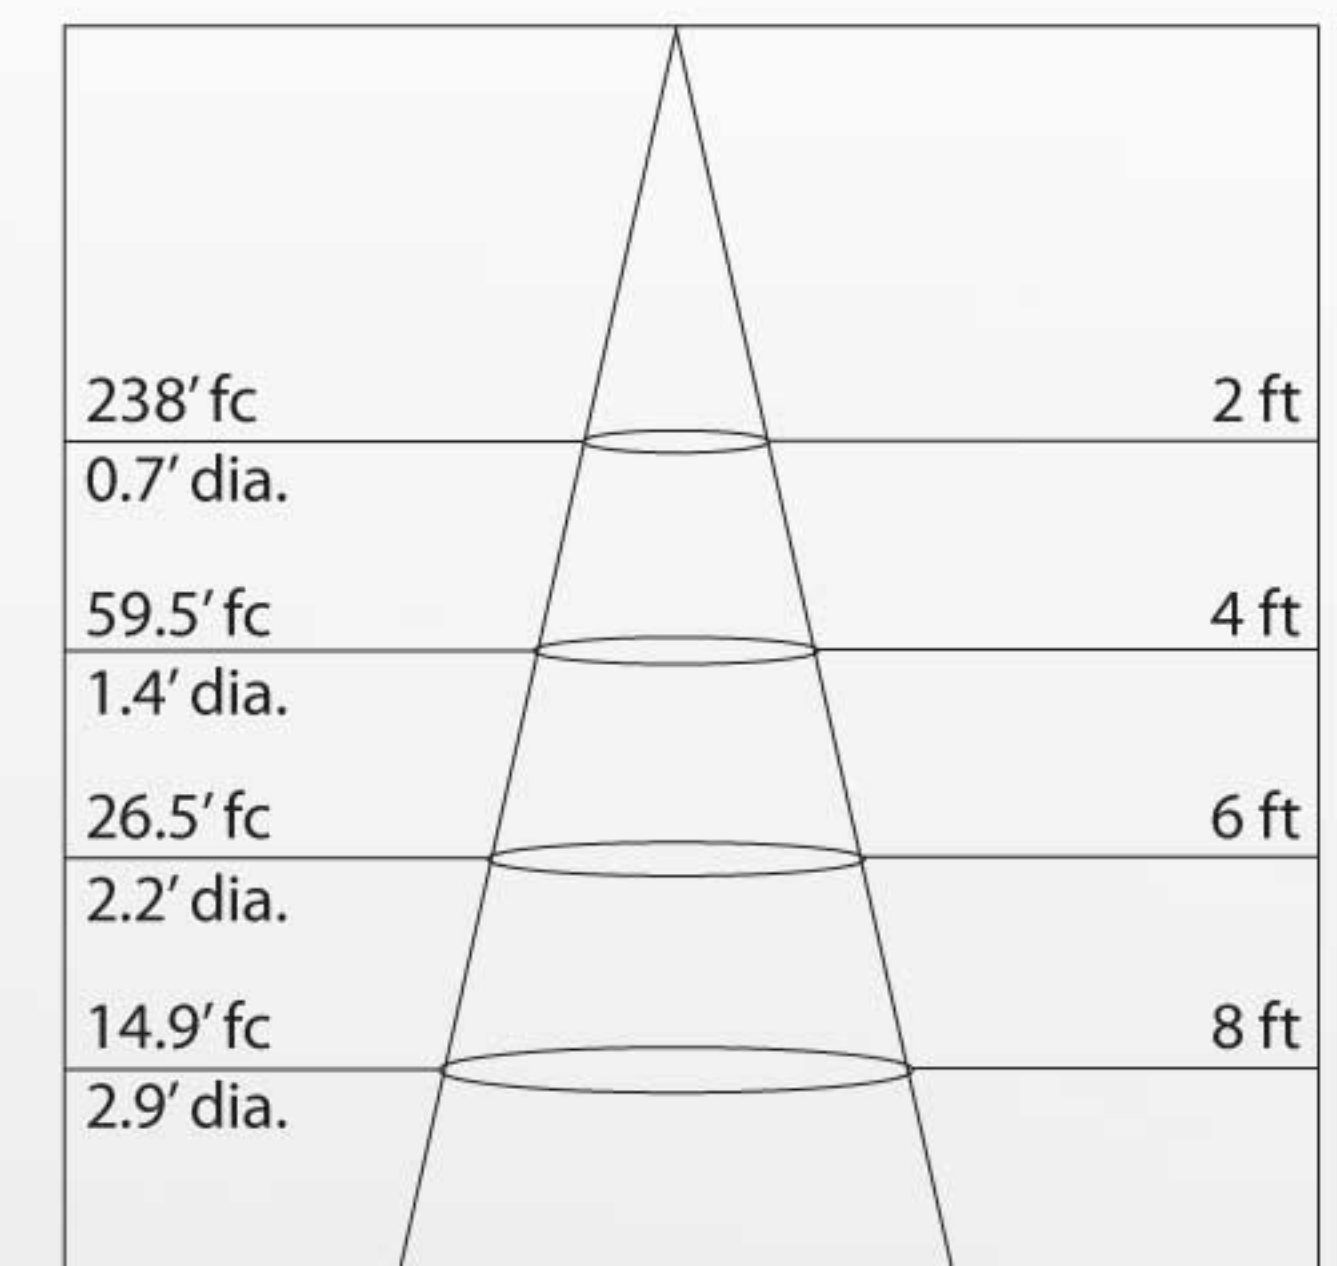

### Best suited applications:

Accent/display lighting  
 Art galleries  
 Entryways  
 Hotels  
 Lobbies  
 Residential  
 Retail

PRODUCT	LED GU 10
MODEL No.	See Ordering Information
LED TYPE	CREE LED
ENERGY STAR RATED	NO
WATTAGE	5W
VOLTAGE	120VAC/230V
DIMMABLE	YES
LUMENS	240
COLOR TEMPERATURE	2700K
CRI	81
BEAM ANGLE	40° / 25°
HOUR RATING	25,000
BASE	GU10

### DIMENSIONS

### PHOTOMETRIC SUMMARY

### ORDERING INFORMATION

LS - 5GU10 -

40=40°  
 25=25°