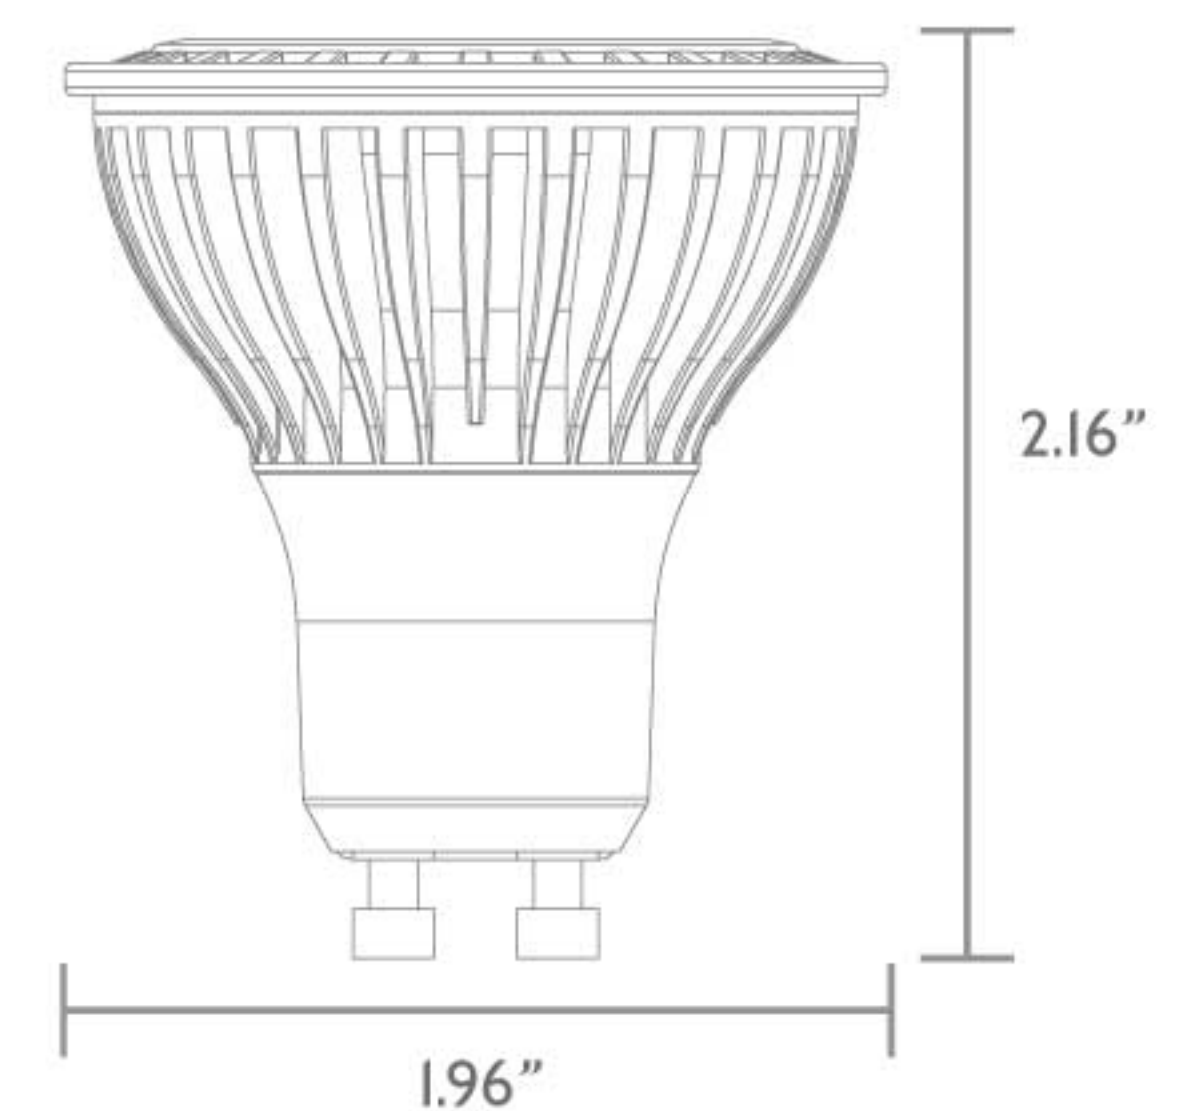

### Best suited applications:

Accent/display lighting  
 Art galleries  
 Entryways  
 Hotels  
 Lobbies  
 Residential  
 Retail

PRODUCT	LED GU 10
MODEL No.	See Ordering Information
LED TYPE	CREE LED
ENERGY STAR RATED	NO
WATTAGE	5W
VOLTAGE	120VAC/230V
DIMMABLE	YES
LUMENS	240
COLOR TEMPERATURE	2700K
CRI	81
BEAM ANGLE	40° / 25°
HOUR RATING	25,000
BASE	GU10

### DIMENSIONS

### ORDERING INFORMATION

LS - 5GU10 -

40=40°  
 25=25°