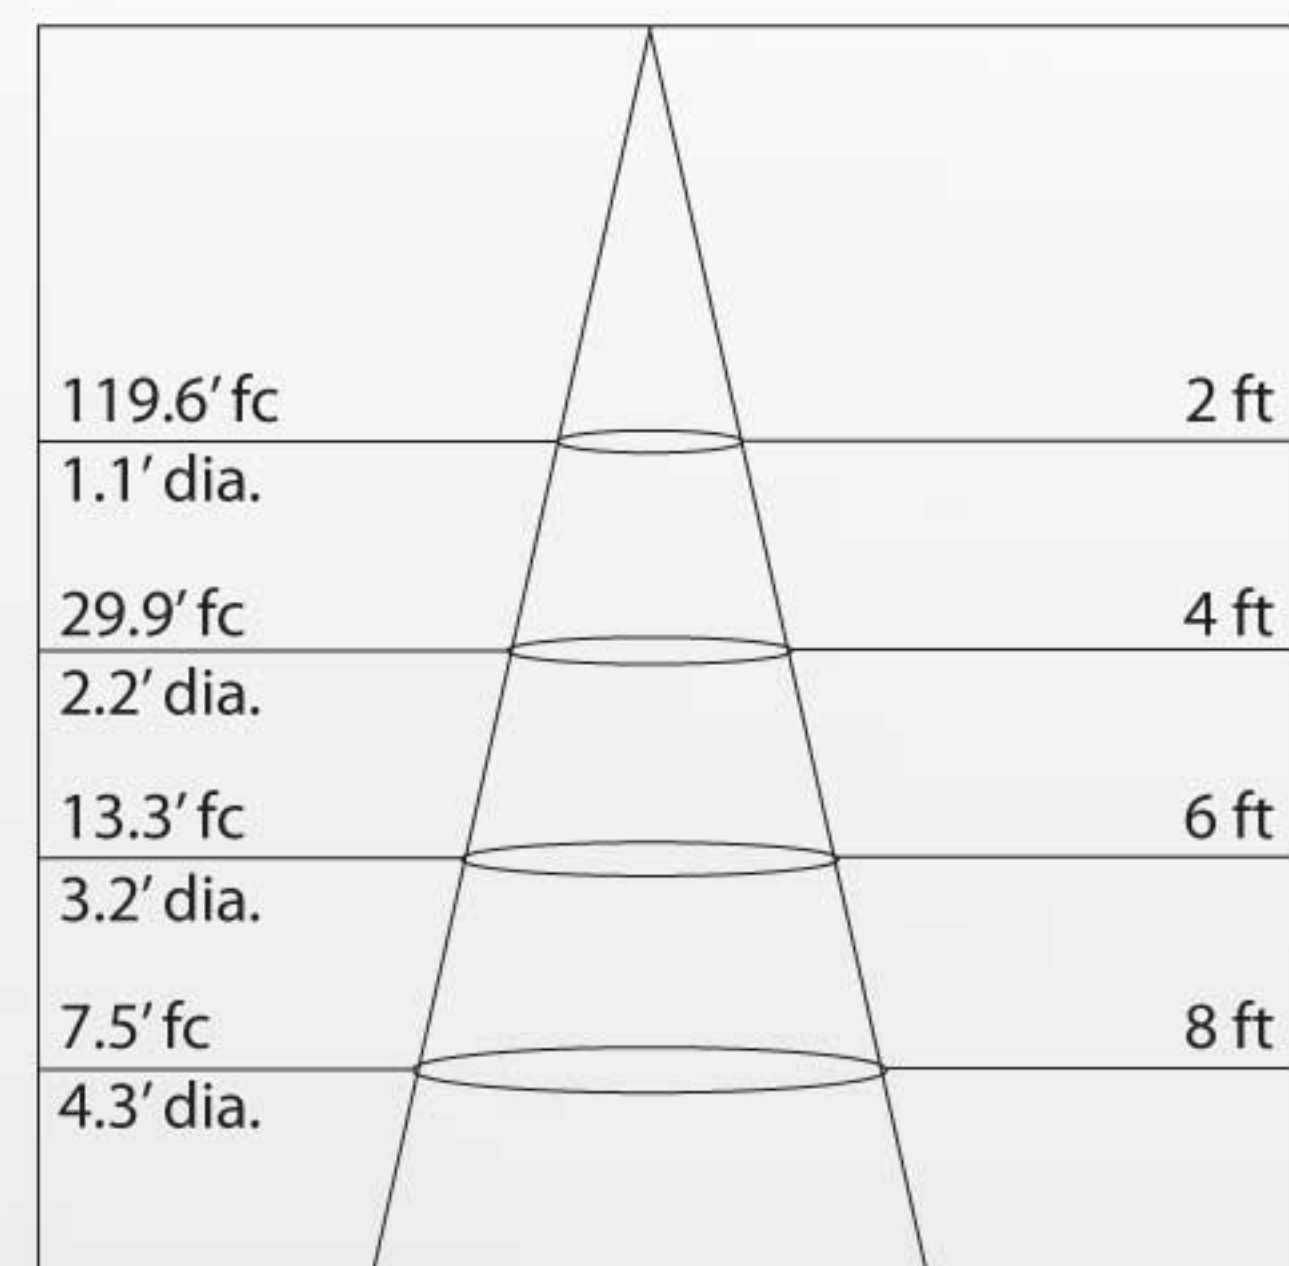

### Best suited applications:

Accent/display lighting  
 Art galleries  
 Entryways  
 Hotels  
 Lobbies  
 Residential  
 Retail

PRODUCT	LED GU 10
MODEL No.	See Ordering Information
LED TYPE	CREE LED
ENERGY STAR RATED	NO
WATTAGE	5W
VOLTAGE	120VAC/230V
DIMMABLE	YES
LUMENS	240
COLOR TEMPERATURE	2700K
CRI	81
BEAM ANGLE	40° / 25°
HOUR RATING	25,000
BASE	GU10

### DIMENSIONS

### PHOTOMETRIC SUMMARY

### ORDERING INFORMATION

LS - 5GU10 -

40=40°  
 25=25°