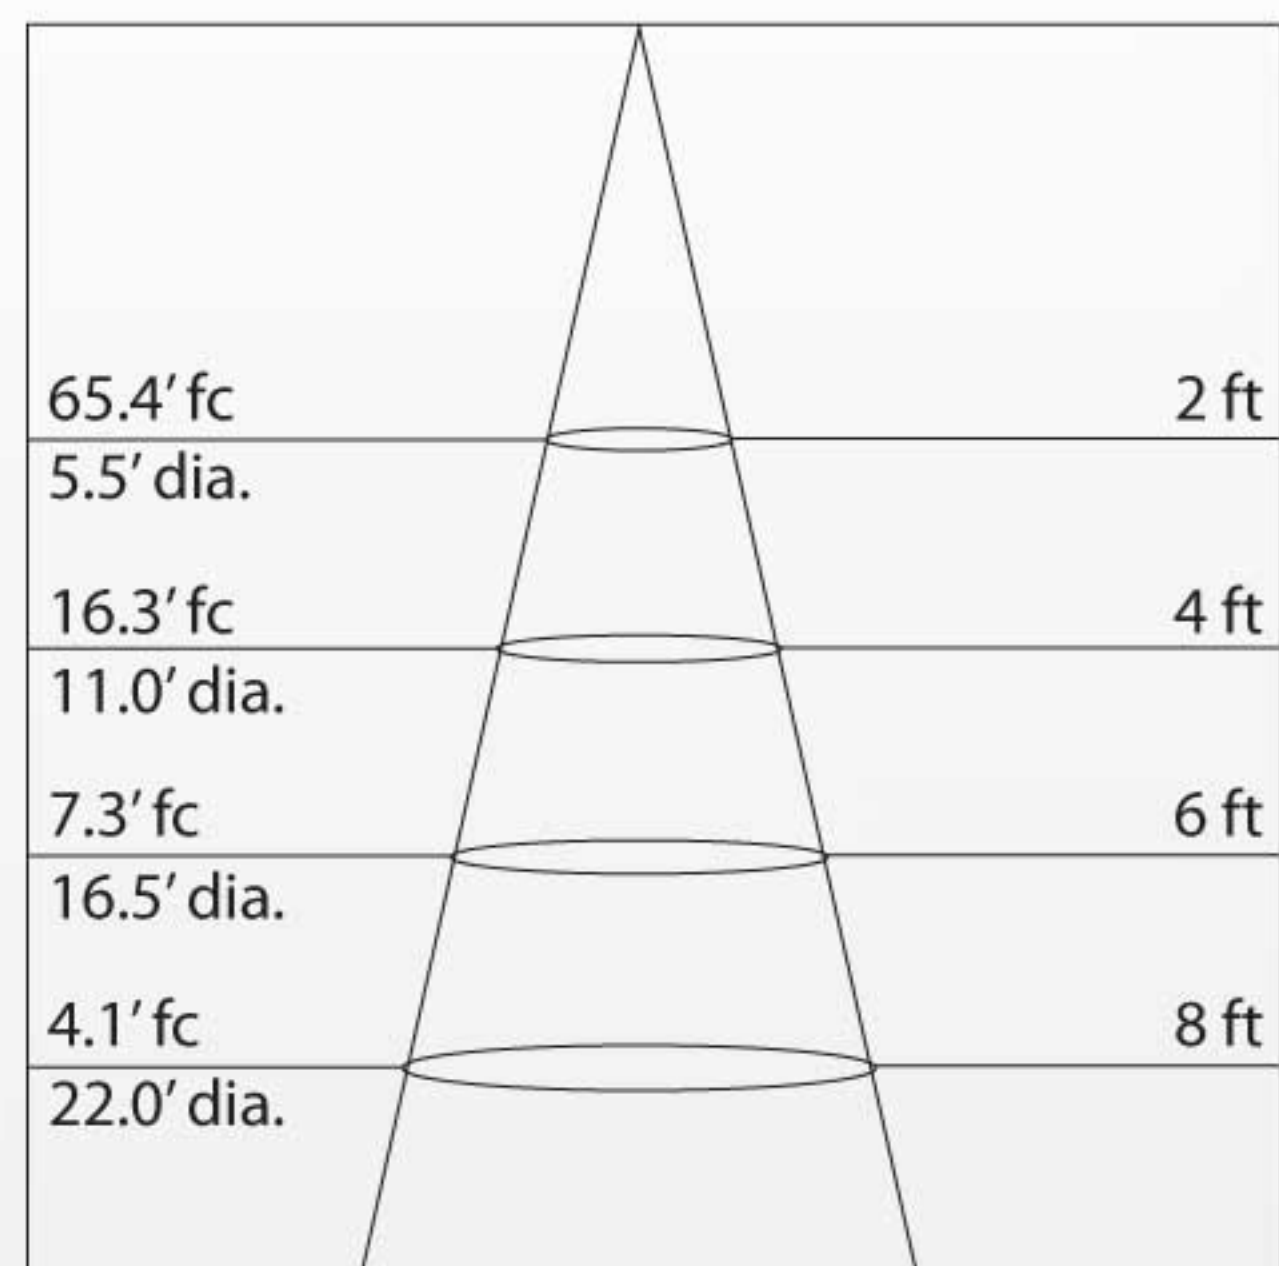

PHOTOMETRIC SUMMARY