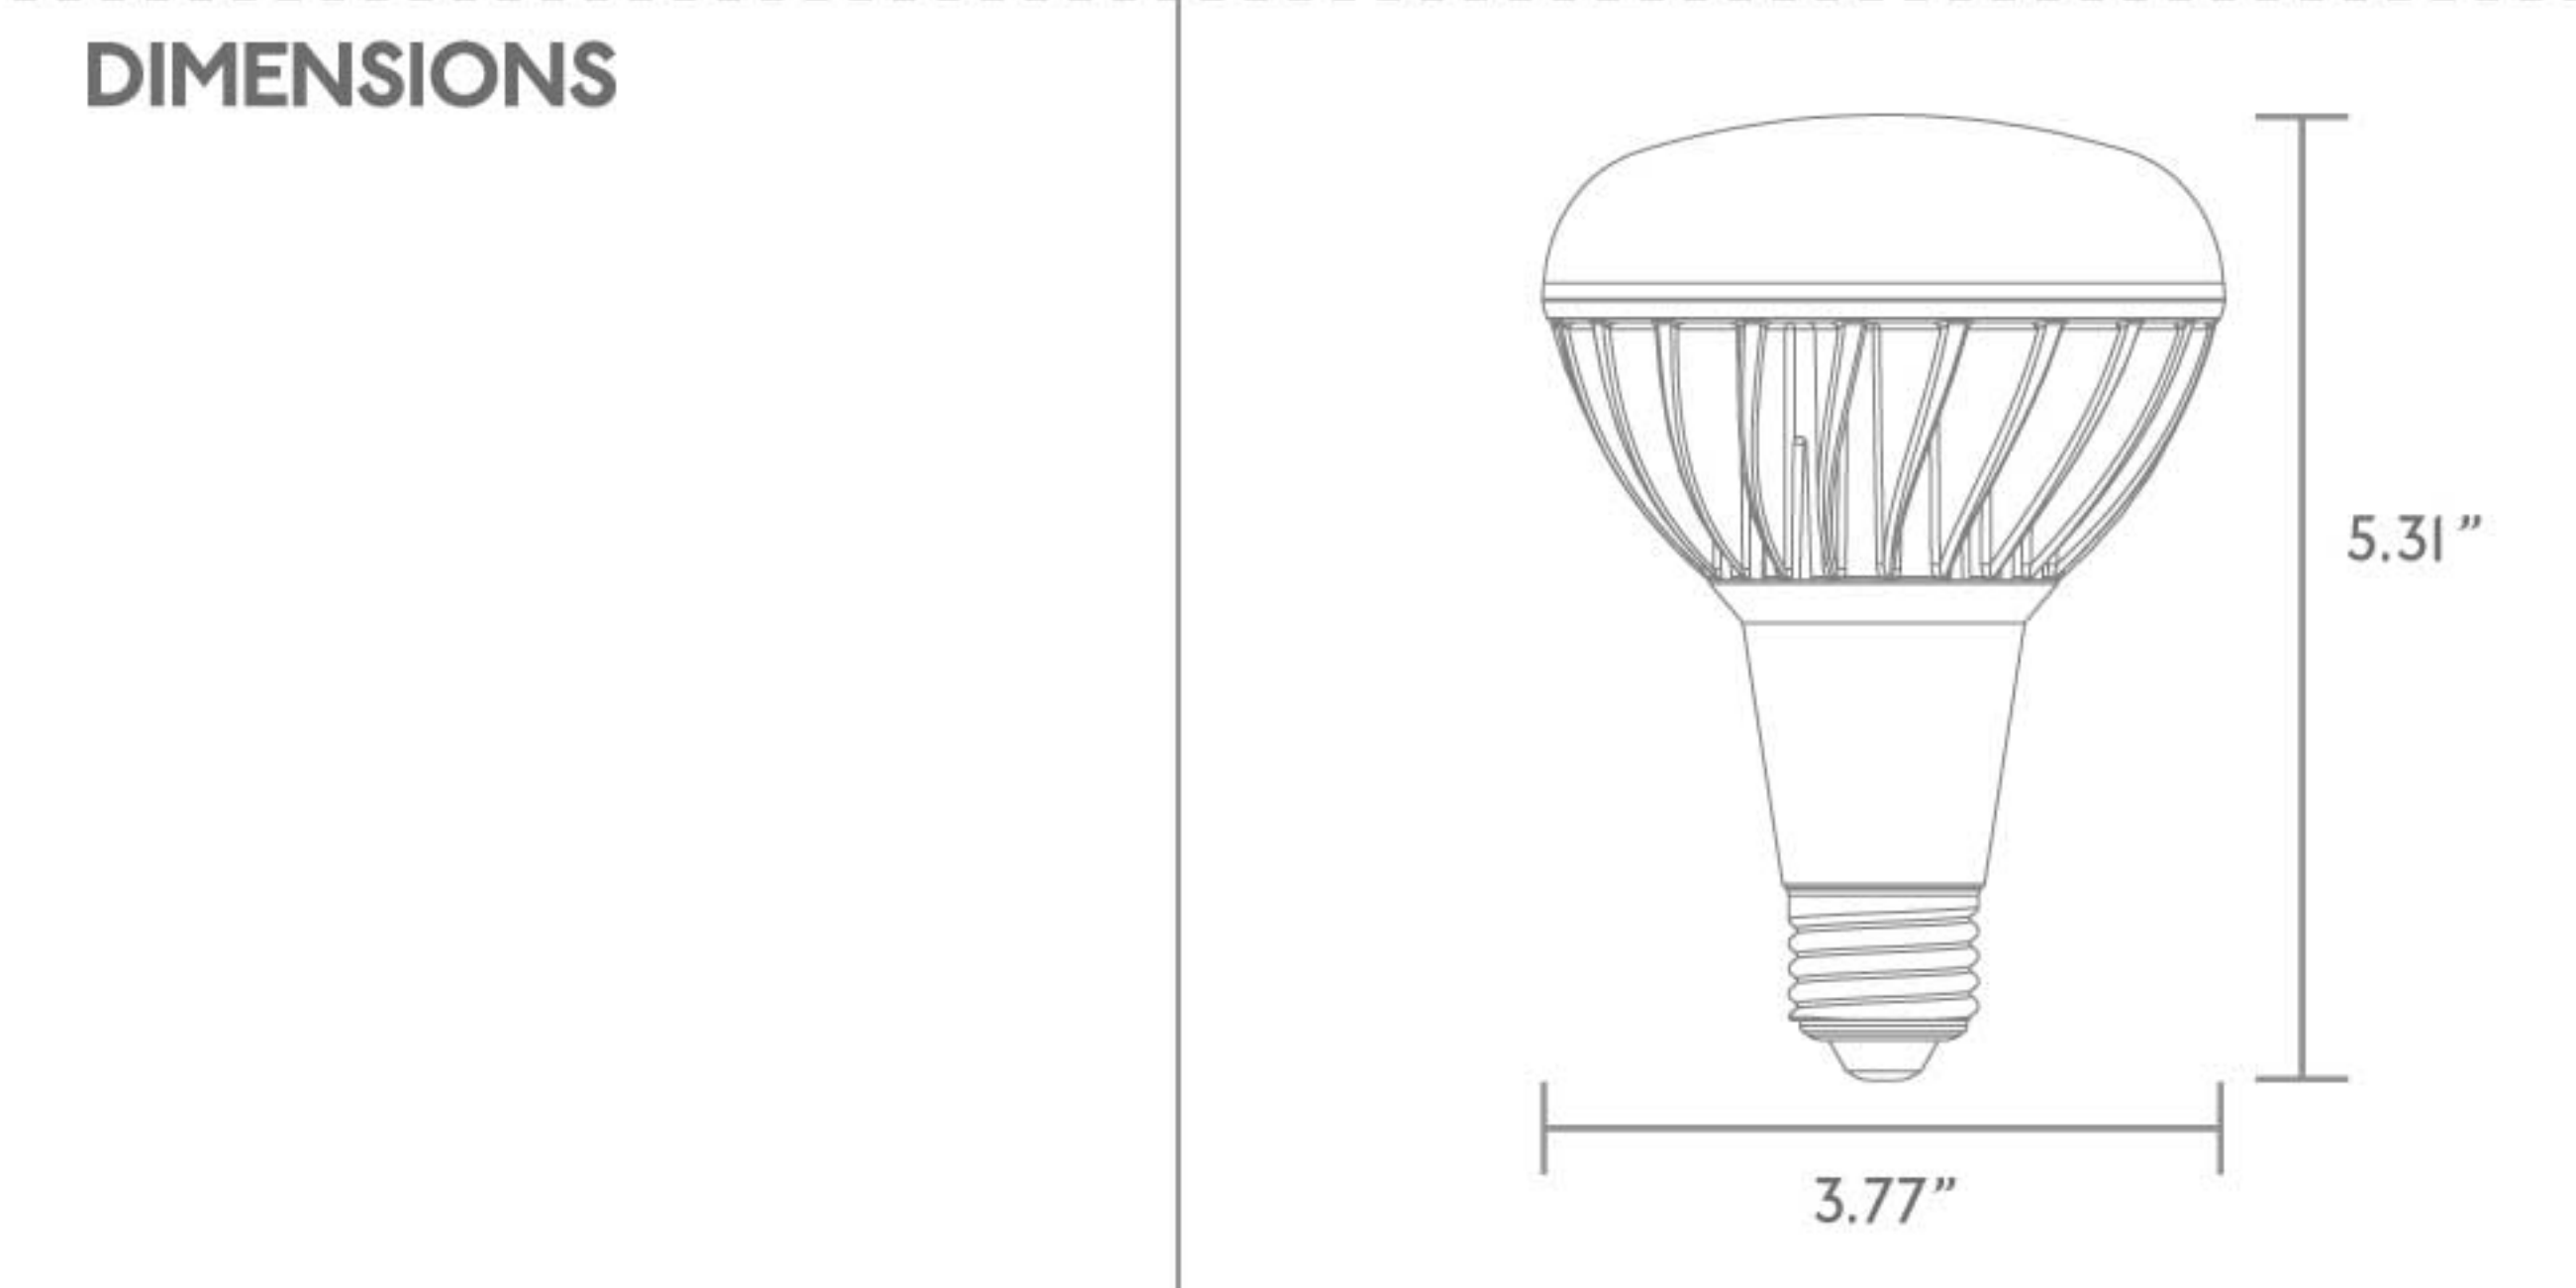

PHOTOMETRIC SUMMARY

77.1' fc	2 ft
5.5' dia.	
19.3' fc	4 ft
11.0' dia.	
8.6' fc	6 ft
16.5' dia.	
4.8' fc	8 ft
22.0' dia.	

ORDERING INFORMATION

27 — 15BR40 — 120

PRODUCT LED BR30 3000K

MODEL No.	LS-12BR30-30K
LED TYPE	SMD 5630 LED
ENERGY STAR RATED	YES
WATTAGE	12W
VOLTAGE	120VAC
DIMMABLE	YES
LUMENS	800
COLOR TEMPERATURE	3000K
CRI	83
BEAM ANGLE	120°
HOUR RATING	25,000
BASE	E26