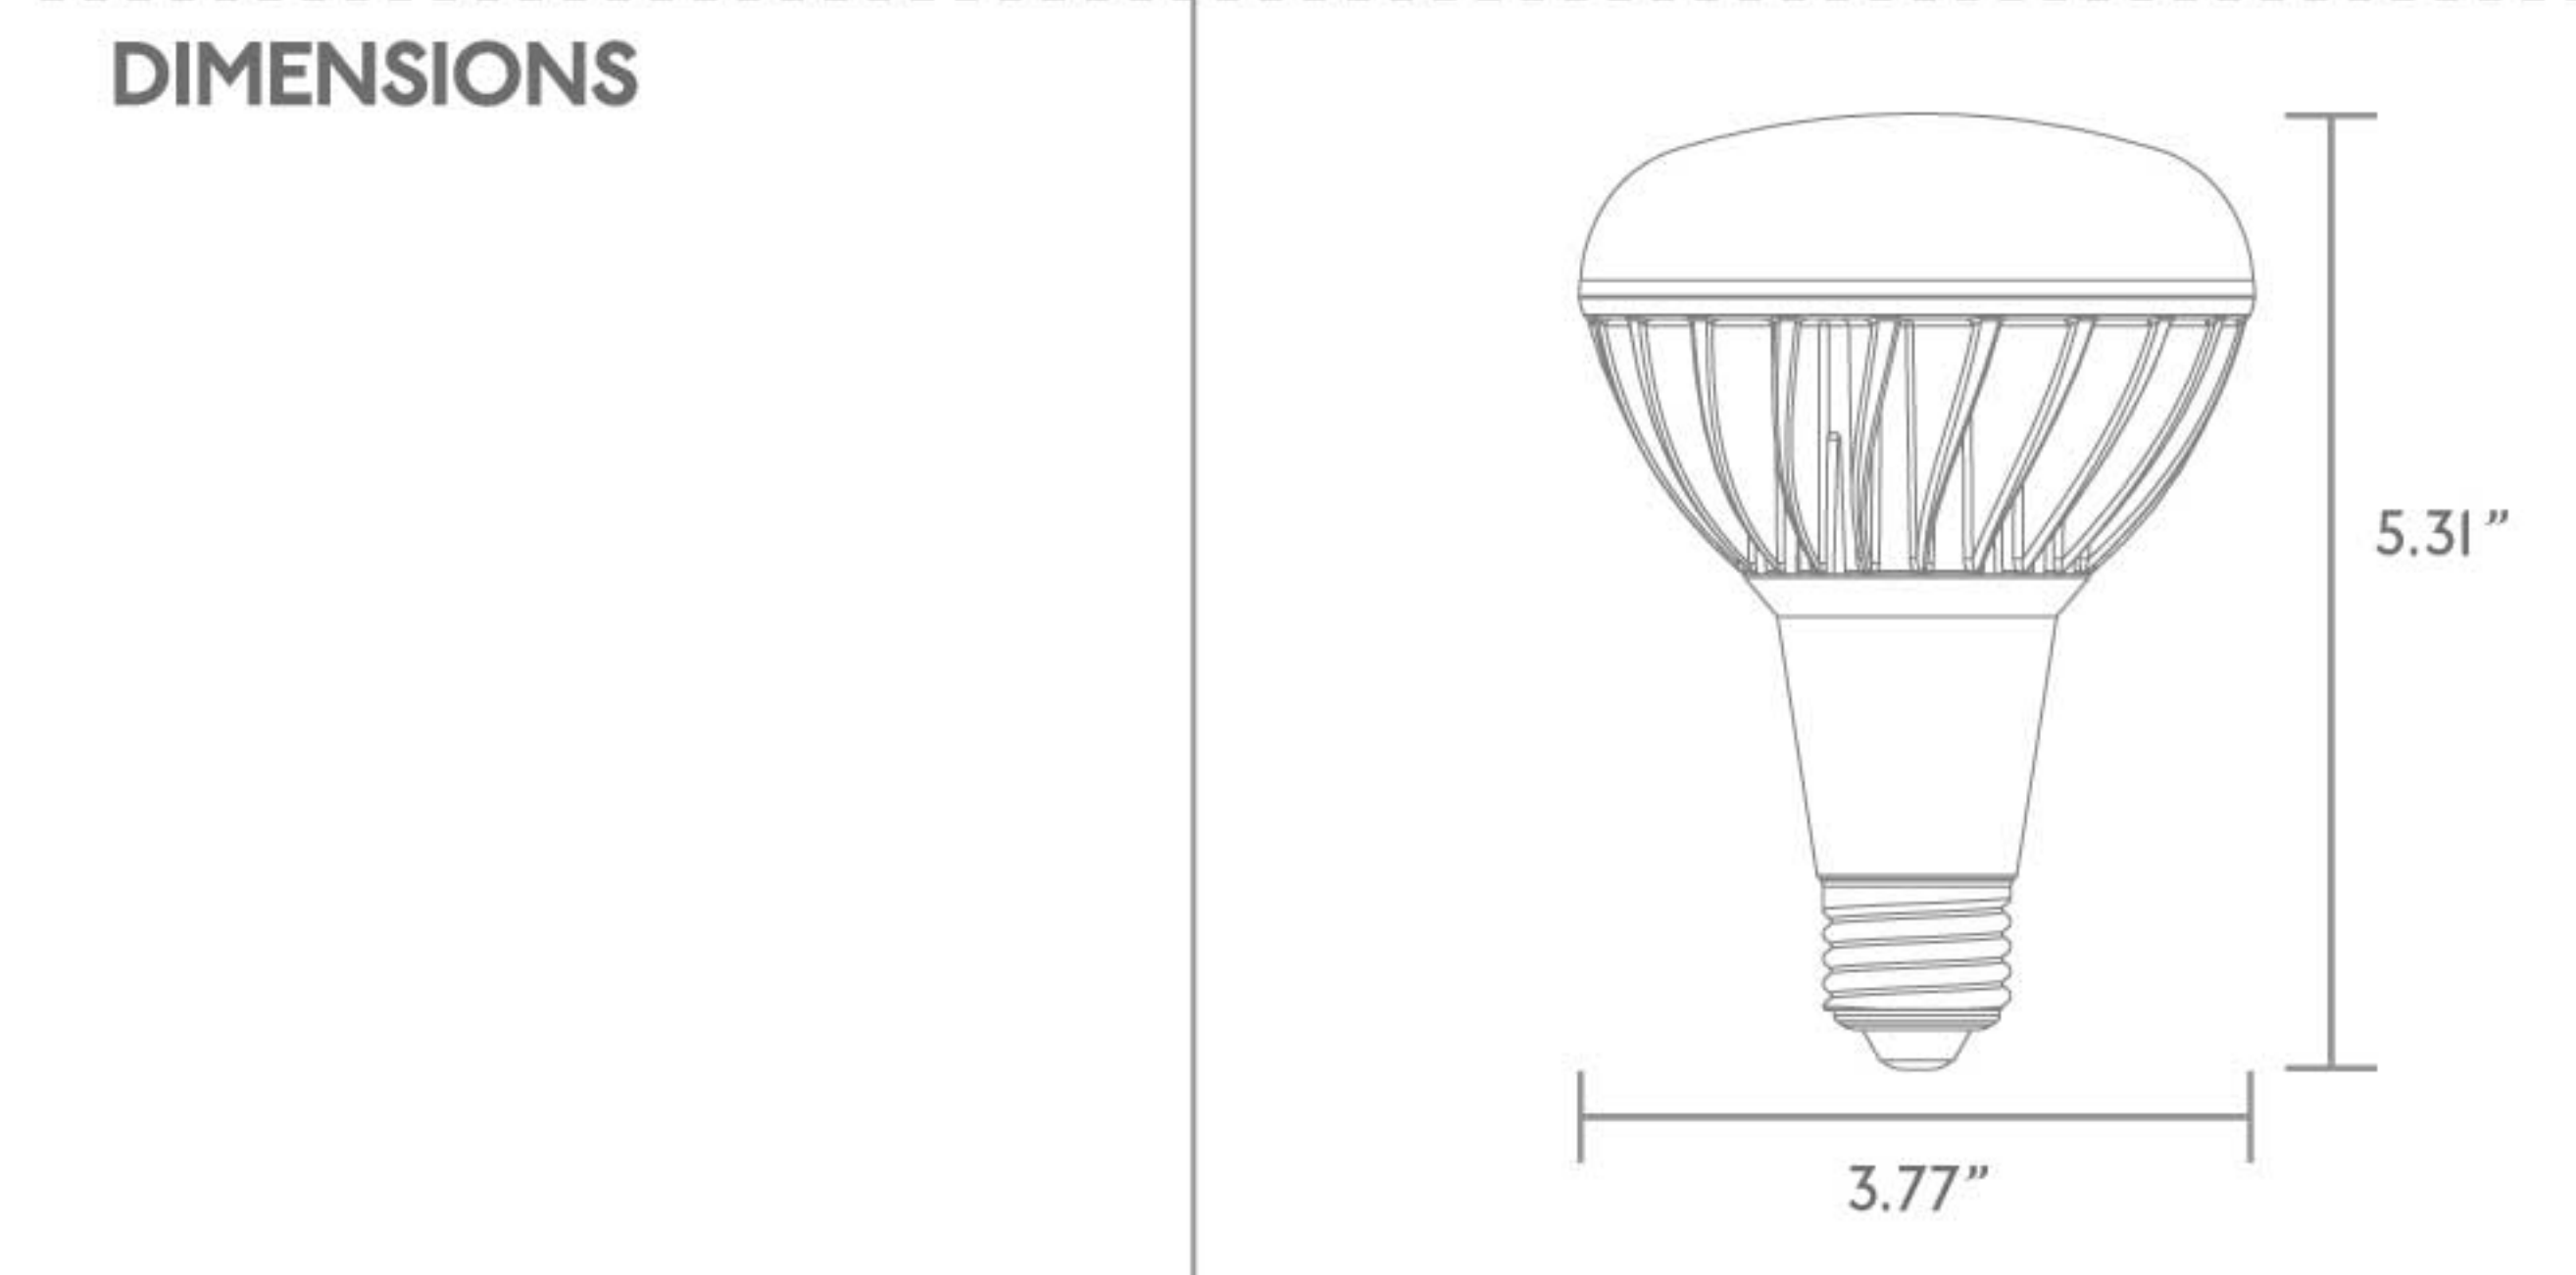

PRODUCT LED BR30 2700K

MODEL No.	LS-12BR30-27K
LED TYPE	SMD 5630 LED
ENERGY STAR RATED	NO
WATTAGE	12W
VOLTAGE	120VAC
DIMMABLE	YES
LUMENS	800
COLOR TEMPERATURE	2700K
CRI	82
BEAM ANGLE	120°
HOUR RATING	25,000
BASE	E26