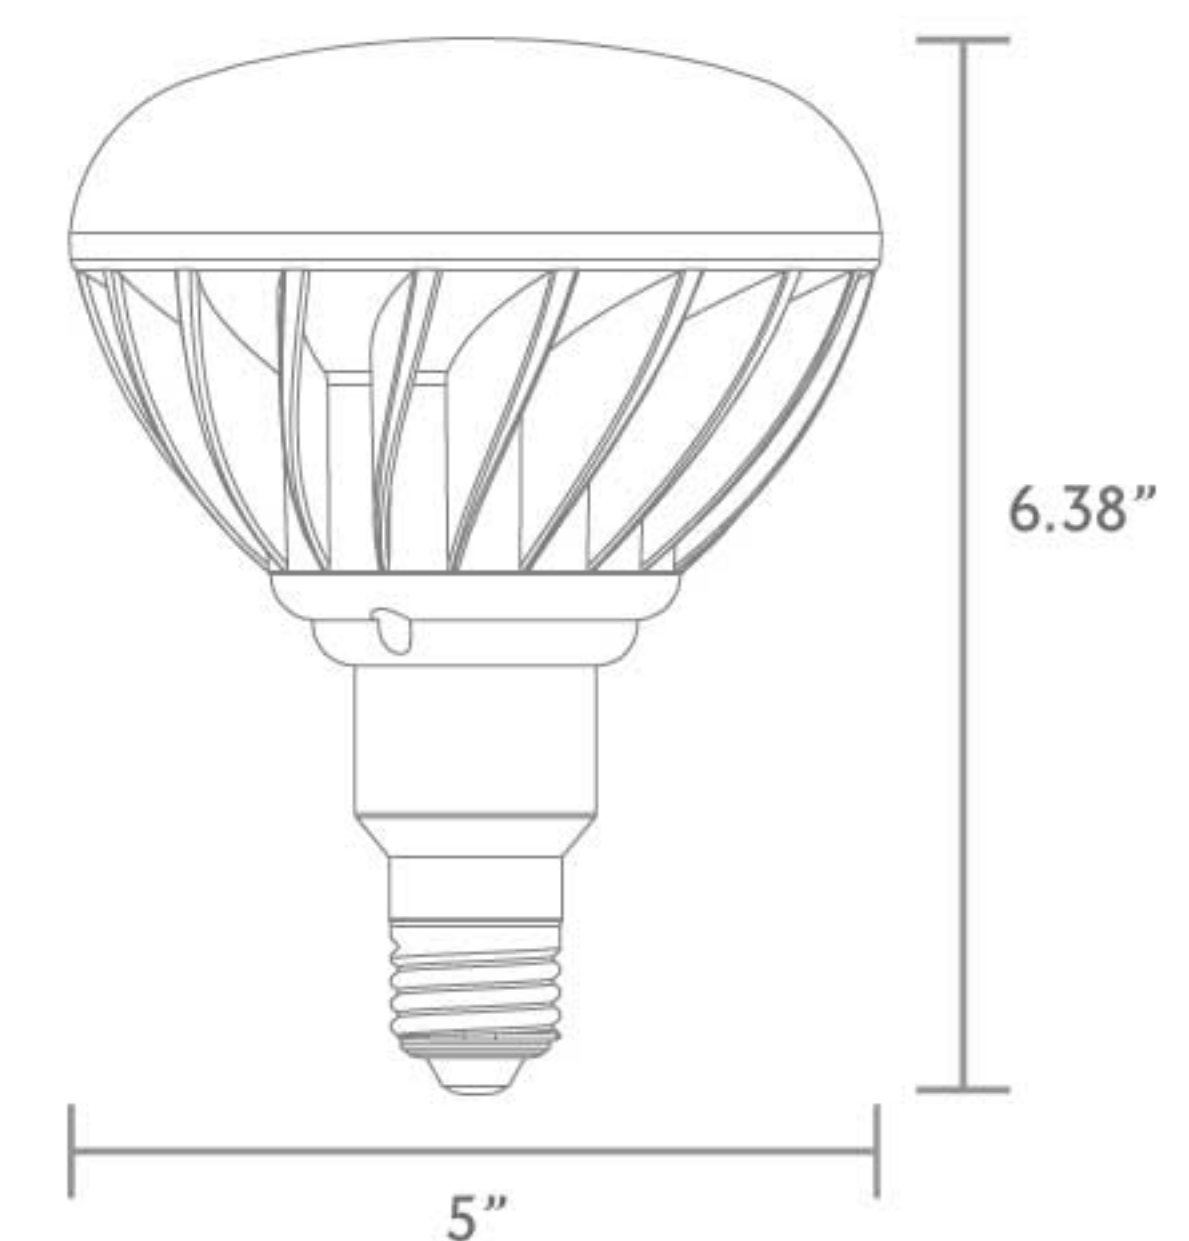

Hospitality
Offices
Recessed cans
Residential
Restaurants
Retail

PRODUCT LED BR40 2700K

MODEL No.	LS-15BR40-27K
LED TYPE	SHARP COB LED
ENERGY STAR RATED	PENDING
WATTAGE	15W
VOLTAGE	120VAC
DIMMABLE	YES
LUMENS	1000
COLOR TEMPERATURE	2700K
CRI	80
BEAM ANGLE	120°
HOUR RATING	25,000
BASE	E26
DIMENSIONS	

PHOTOMETRIC SUMMARY

77.1' fc	2 ft
5.5' dia.	
19.3' fc	4 ft
11.0' dia.	
8.6' fc	6 ft
16.5' dia.	
4.8' fc	8 ft
22.0' dia.	

ORDERING INFORMATION

27 — 15BR40 — 120

PRODUCT LED BR30 3000K

MODEL No.	LS-12BR30-30K
LED TYPE	SMD 5630 LED
ENERGY STAR RATED	YES
WATTAGE	12W
VOLTAGE	120VAC
DIMMABLE	YES
LUMENS	800
COLOR TEMPERATURE	3000K
CRI	83
BEAM ANGLE	120°
HOUR RATING	25,000
BASE	E26