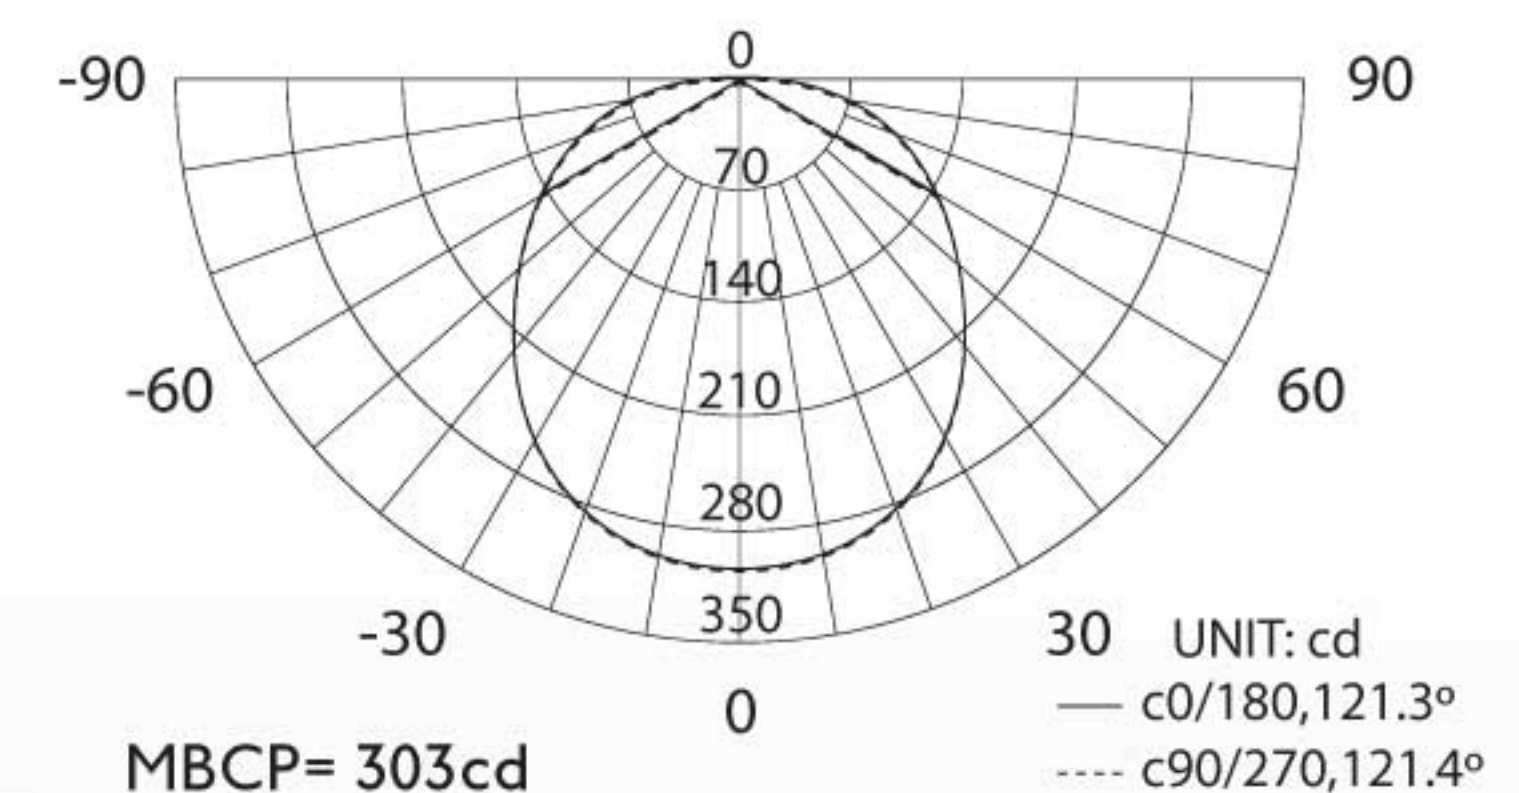

Hospitality
Offices
Recessed cans
Residential
Restaurants
Retail

PRODUCT LED BR40 2700K

MODEL No.	LS-15BR40-27K
LED TYPE	SHARP COB LED
ENERGY STAR RATED	PENDING
WATTAGE	15W
VOLTAGE	120VAC
DIMMABLE	YES
LUMENS	1000
COLOR TEMPERATURE	2700K
CRI	80
BEAM ANGLE	120°
HOUR RATING	25,000
BASE	E26
DIMENSIONS	

PHOTOMETRIC SUMMARY

77.1' fc	2 ft
5.5' dia.	
19.3' fc	4 ft
11.0' dia.	
8.6' fc	6 ft
16.5' dia.	
4.8' fc	8 ft
22.0' dia.	

ORDERING INFORMATION

27 — 15BR40 — 120

PRODUCT LED BR30 3000K

MODEL No.	LS-12BR30-30K
LED TYPE	SMD 5630 LED
ENERGY STAR RATED	YES
WATTAGE	12W
VOLTAGE	120VAC
DIMMABLE	YES
LUMENS	800
COLOR TEMPERATURE	3000K
CRI	83
BEAM ANGLE	120°
HOUR RATING	25,000
BASE	E26

PHOTOMETRIC SUMMARY