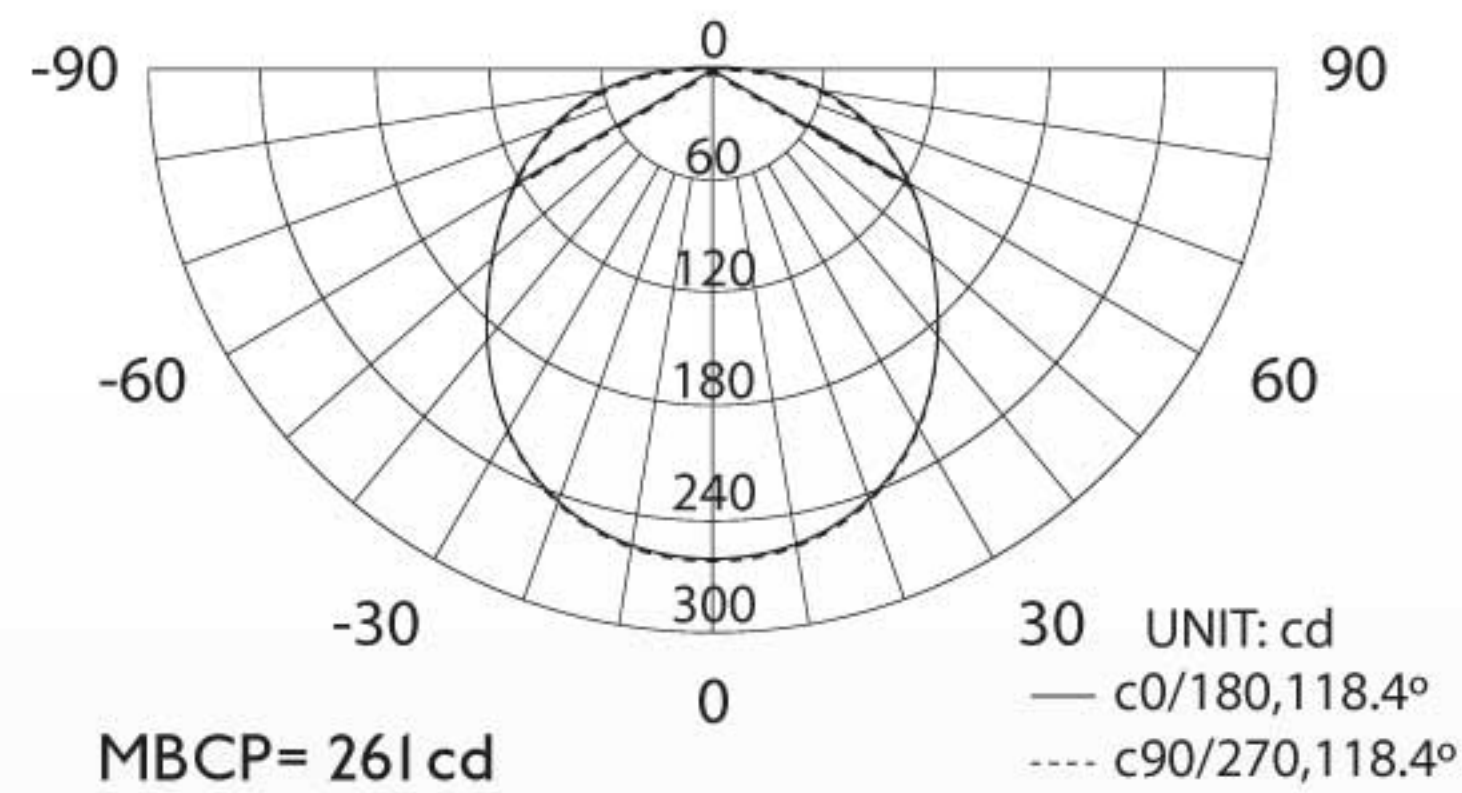

PHOTOMETRIC SUMMARY