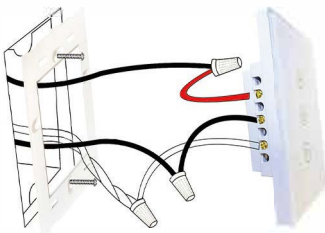

Smart Dimmer Switch

Only supports
2.4GHz Wi-Fi networks

Download
Smart Life app

Features

- Control your lights from anywhere
- Control from the dimmer switch or any smart device
- Make any bulb or fixture smart
- Set schedules and timers
- Includes LED indicator light
- cETL listed

Install at a switch location
(Requires neutral wire)

Model number	Smart dimmer switch
Quantity	100PCS
Net Weight	9.2KG/20.28Lbs
Gross Weight	11.9KG/26.23Lbs
Ctn Size	590mm*580mm*115mm 23.2inch*22.8inch*4.5inch

Specifications

Item Number	Maximum Wattage	Input Line Voltage	Dimmer
SK-WF-ADS(T)	250W	20V	Triac