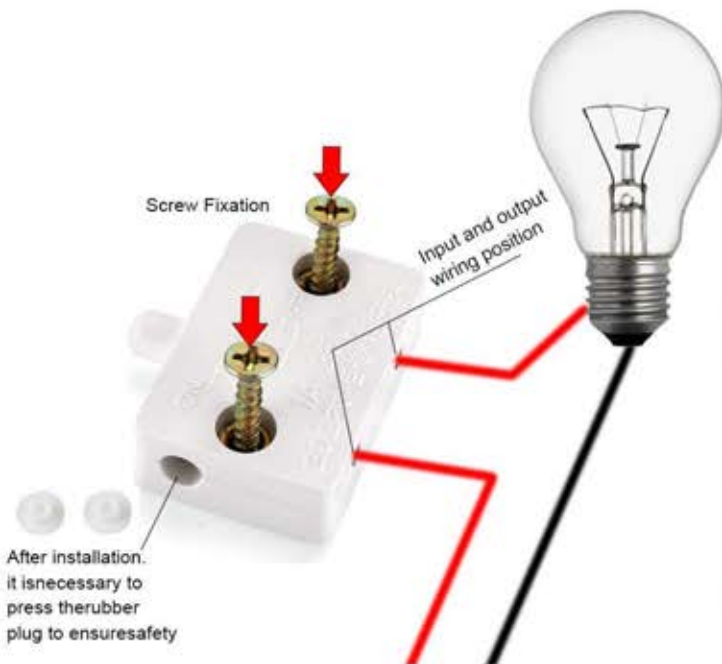

Description:

Product Name: Wardrobe switch Door touch switch

Rated power: 1A/250V (can control light source below 40W, electrical appliance)

Material: PC flame retardant material

Color:Black.White.Red+White

Features:

Fire-retardant PC flame-retardant shell, high temperature resistance, temperature up to 80 degrees is not a problem; saving electricity, safe, smart, environmentally friendly, easy to install.

Function introduction:

When the door is open, the light is on, when the door is closed, the light is off, suitable for all kinds of cabinet doors: wardrobe, cabinet, wine cabinet, book cabinet, file cabinet, wall cabinet, etc., can use this switch to control the cabinet lighting.

Product Description

Wire Processing

Automatic Door Switch for Cabinet Closet Warehouse Wardrobe Electrical Door.