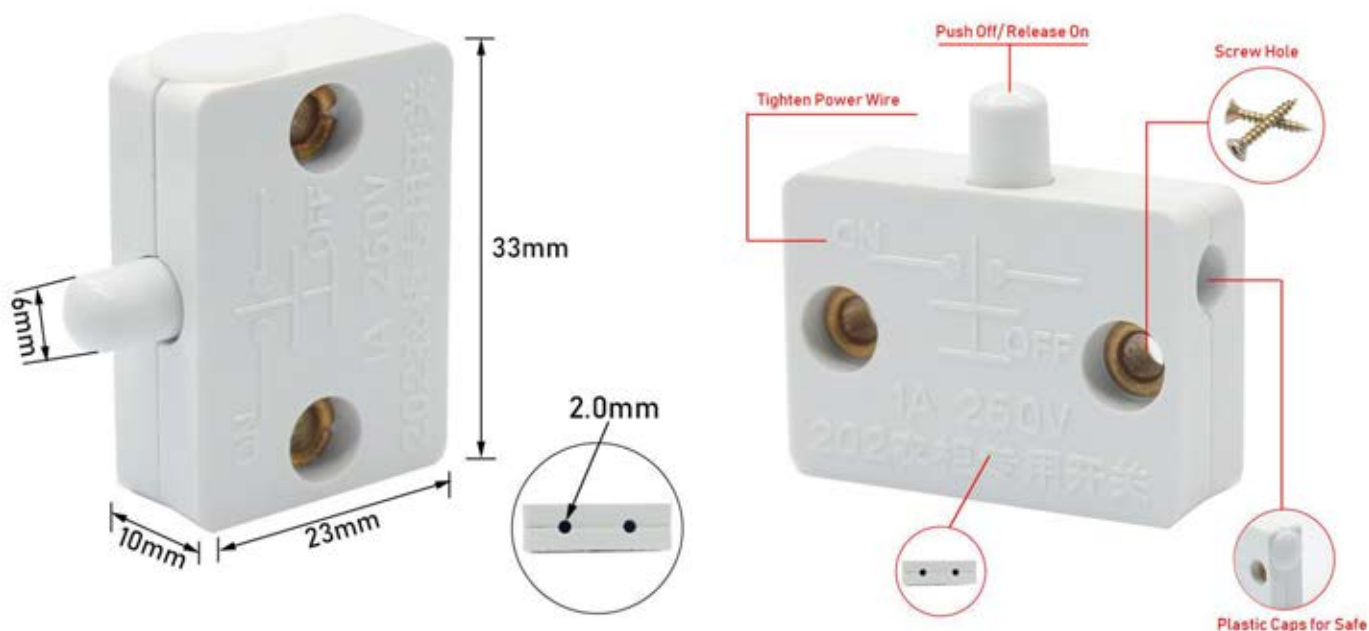

Description:

Product Name: Wardrobe switch Door touch switch

Rated power: 1A/250V (can control light source below 40W, electrical appliance)

Material: PC flame retardant material

Color: Black.White.Red+White

Features:

Fire-retardant PC flame-retardant shell, high temperature resistance, temperature up to 80 degrees is not a problem; saving electricity, safe, smart, environmentally friendly, easy to install.

Function introduction:

When the door is open, the light is on, when the door is closed, the light is off, suitable for all kinds of cabinet doors: wardrobe, cabinet, wine cabinet, book cabinet, file cabinet, wall cabinet, etc., can use this switch to control the cabinet lighting.

Product Description