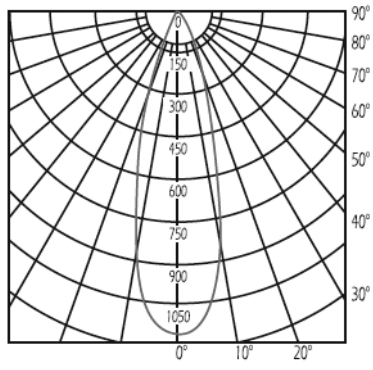

Superstar Specifications						
Base Type	Product Weight	Beam Patterns Available	Power Consumption	Rated Life	Operation Temperature	Indoor/Outdoor Use
GU5.3	NA	CD Distribution	5 Watts	35,000 Hrs	14 °F - 104 °F (-10 °C - +40 °C)	Indoor
Avail. Colors	Warm White	Daylight				

All rights reserved - OPTILED Holdings Co. Ltd. www.OPTILED.com

Light Distribution Curve

0.5m	∅ 0,22m	4600 lx
1,0m	∅ 0,44m	1150 lx
1,5m	∅ 0,67m	511 lx
2,0m	∅ 0,89m	288 lx
2,5m	∅ 1,11m	184 lx

-90° -70° -50° -30° -10° 10° 30° 50° 70° 90°