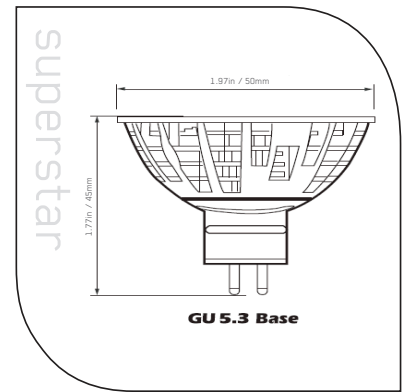

Superstar Specifications						
Base Type	Product Weight	Beam Patterns Available	Power Consumption	Rated Life	Operation Temperature	Indoor/Outdoor Use
GU5.3	NA	CD Distribution	5 Watts	35,000 Hrs	14 °F - 104 °F (-10 °C - +40 °C)	Indoor
Avail. Colors	Warm White	Daylight				

Specific Color Specifications		
	Daylight	Warm White
Power Consumption	5 W	5 W
Operational Voltage	12 V AC/DC	12 V AC/DC
Color Temperature	5000K	NA
Color Rendering Index	Ra=75	NA
Intensity of Light Output	200-225*	NA
OPTILED Part Number	1310060806	1310050806
Packaging	Inner Box 135 x 305 x 65 mm [5.3 x 12 x 2.6 in] 10pcs in 1box Outer Box 3400 x 3170 x 2940 mm [134 x 125 x 116 in] 100pcs in 1box	

All rights reserved - OPTILED Holdings Co. Ltd. www.OPTILED.com

Light Distribution Curve

0.5m	∅ 0,22m	4600 lx
1,0m	∅ 0,44m	1150 lx
1,5m	∅ 0,67m	511 lx
2,0m	∅ 0,89m	288 lx
2,5m	∅ 1,11m	184 lx

-90° -70° -50° -30° -10° 10° 30° 50° 70° 90°